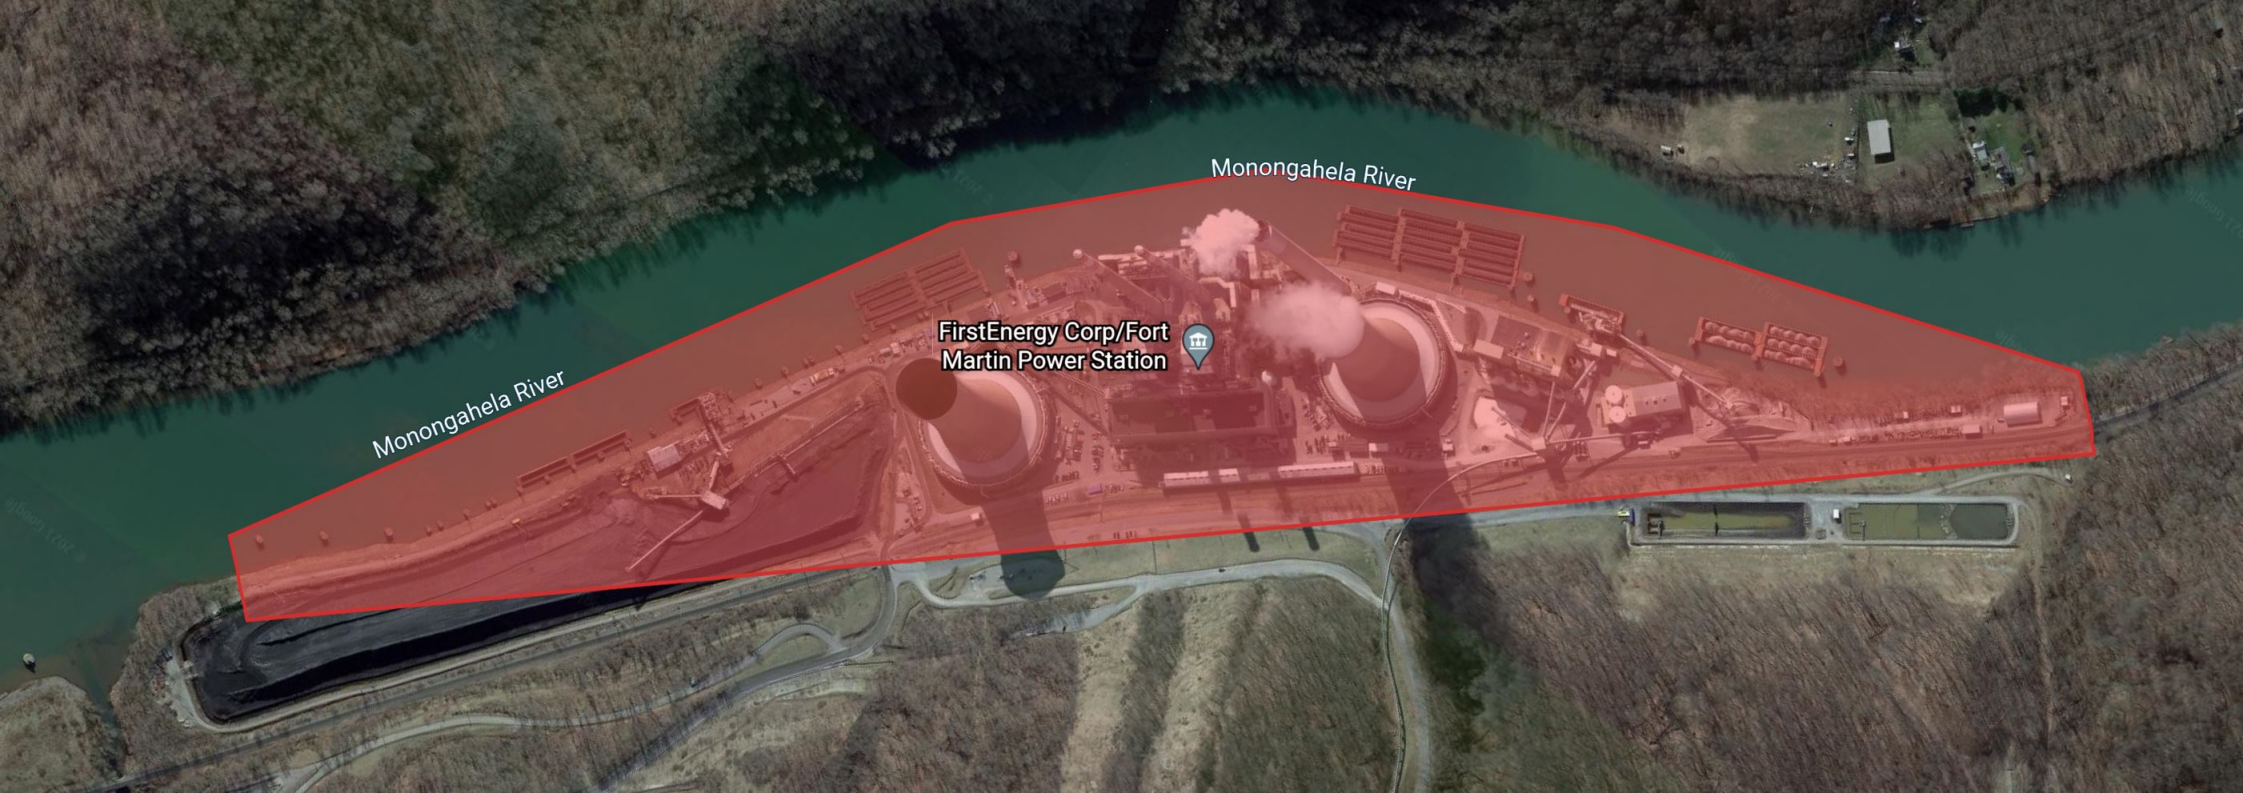

Monongahela River

Morgantown Pool

Caperton Trail Park 

Monongahela River

Monongahela River

FirstEnergy Corp/Fort  
Martin Power Station

An aerial photograph of a dam structure on a river. The dam is a long, low wall with several vertical supports. A red semi-transparent overlay covers the dam and the river section it spans. The river is dark green and flows from left to right. There is a small island or rock formation in the river above the dam. The surrounding area is mostly brown and green, indicating a wooded or rural landscape.

Monongahela  
River Pool Eight

Monongahela River